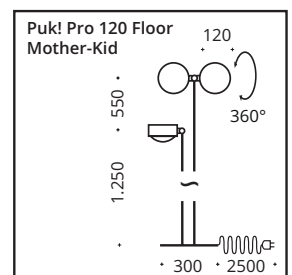

Ohne Zubehör: Bestell-Artikelnr. für Linse, Glas, Farbfilter auf der Einklapp-Seite!
Without accessories: Order item-no. for lens, glass, color filter are on fold-in page!