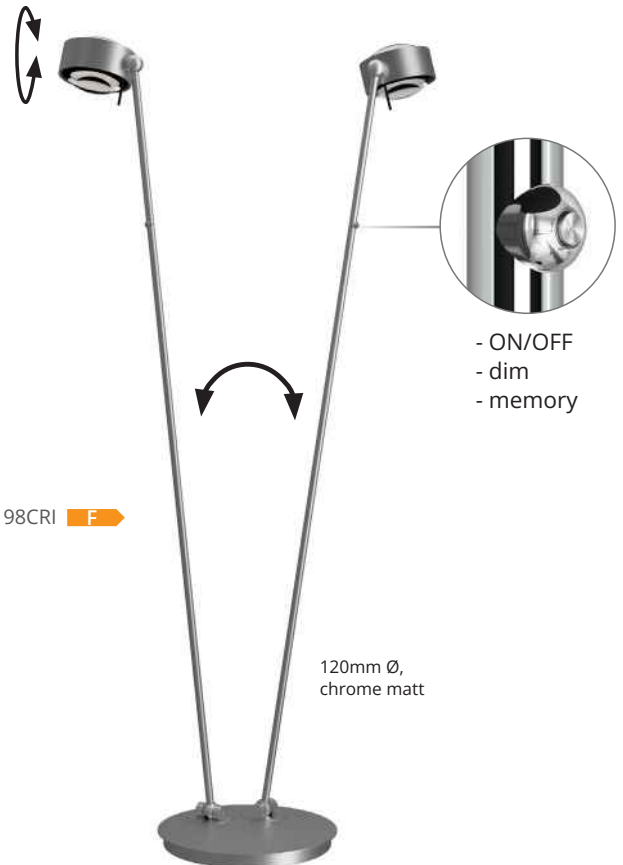

This LED floor lamp has two swivelling arms that can be switched and dimmed separately. Also a heavy foot and a pivoting heads with upward and downward light beam. The LED board is replaceable and the lenses and glass (borosilicate) can be easily changed with a twist. PVD surfaces make the body extremely robust.