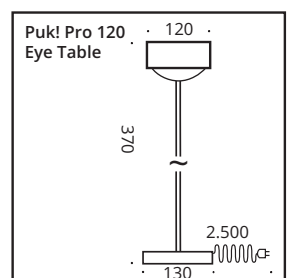

hinter Art.-Nr./ behind item no.	
Dimm to warm (2.000-2.800k)	-DW
3.000k	-K1
4.000k	-K2

Für eine matte, untere Linse (fest) -M hinter die Art.-Nr. hängen.
For a frosted lower lens (fixed) attach -M behind the item-no.

Ohne Zubehör: Bestell-Artikelnr. für Linse, Glas, Farbfilter auf der Einklapp-Seite!
Without accessories: Order item-no. for lens, glass, color filter are on fold-in page!