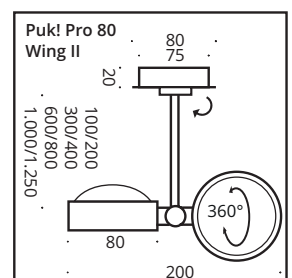

PUK! PRO WING II 80 Ø

Diese dekorative LED-Deckenleuchte hat zwei drehbare Köpfe und einen schwenkbaren Arm. Sie ist in verschiedenen Armlängen erhältlich. Die LED-Platine ist austauschbar und Linsen und Gläser (Borosilikat) können kinderleicht mit einem Dreh gewechselt werden. PVD Oberflächen machen den Korpus extrem robust.

This decorative LED ceiling light has two turnable heads and a swivelling arm. It is available in different arm lengths. The LED board is replaceable and the lenses and glass (borosilicate) can be easily changed with a twist. PVD surfaces make the body extremely robust.

Wing II 80 Ø HOCHVOLT LED/HV 4x8W, ~2.660lm, 2.700K, 90CRI ▶ F