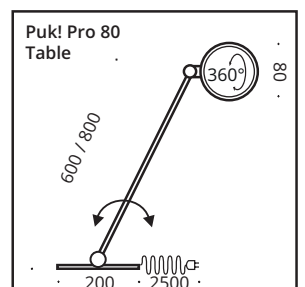

Ohne Zubehör: Bestell-Artikelnr. für Linse, Glas, Farbfilter auf der Einklapp-Seite!
Without accessories: Order item-no. for lens, glass, color filter are on fold-in page!