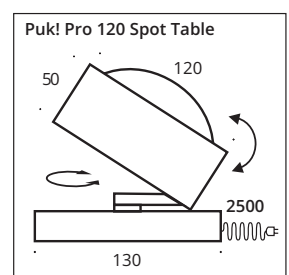

Ohne Zubehör: Bestell-Artikelnr. für Linse, Glas, Farbfilter auf der Einklapp-Seite!
Without accessories: Order item-no. for lens, glass, color filter are on fold-in page!