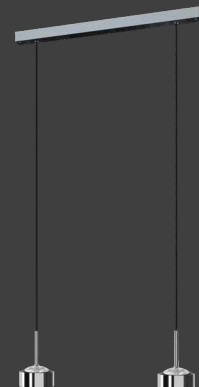

PUK! PRO CHOICE DROP 73