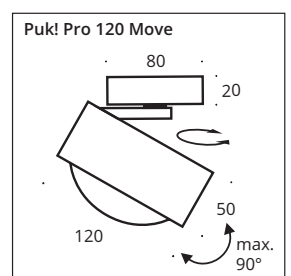

- Für eine Fit In (Einbau) Variante hängen Sie bitte -ED hinter die Art.-Nummer.
- For Fit In version, please add -ED behind the article number.

Ohne Zubehör: Bestell-Artikelnr. für Linse, Glas, Farbfilter auf der Einklapp-Seite!
Without accessories: Order item-no. for lens, glass, color filter are on fold-in page!