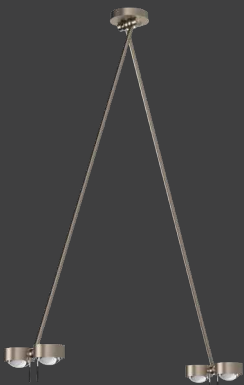

PUK! PRO
Ceiling Sister II 80 47