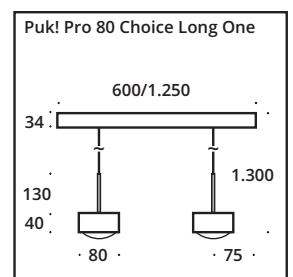

PUK! PRO CHOICE LONG ONE 80 Ø & 120 Ø

Balken-Baldachin bestückt mit 2-3 LED-Pendelleuchten Puk! Pro Choice Long One. Die Köpfe leuchten nach unten. Die LED-Platine ist austauschbar und Linsen und Gläser (Borosilikat) können kinderleicht mit einem Dreh gewechselt werden. PVD Oberflächen machen den Korpus extrem robust.

Bar chandelier fitted with 2-3 LED ceiling lights Puk! Pro Choice Long One. The heads illuminate downwards. The LED board is replaceable and the lenses and glass (borosilicate) can be easily changed with a twist. PVD surfaces make the body extremely robust.

Choice Long One 80 Ø HV LED/HV LED 2.700K, 90CRI ▶ F

Art.Nr. item no. 2x8W, ~2.660lm	Länge length in mm	Köpfe heads	Art.Nr. item no. 3x8W, ~3.990lm	Länge length in mm	Köpfe heads	Kopf 80mm Head 80mm	Decken- balken ceiling beams
80-6360211	600	2	80-63125211	1.250	3	chrome matt	chrome matt
80-6360212	600	2	80-63125212	1.250	3	chrome	chrome
80-6360213	600	2	80-63125213	1.250	3	nickel matt	nickel matt
80-63602102	600	2	80-631252102	1.250	3	white matt	chrome
80-63602122	600	2	80-631252122	1.250	3	black matt	chrome
80-6360212-WE	600	2	80-63125212-WE	1.250	3	white matt	white matt
80-6360212-BE	600	2	80-63125212-BE	1.250	3	black matt	black matt
80-63602123	600	2	80-631252123	1.250	3	anthracite matt	chrome
80-63602128	600	2	80-631252128	1.250	3	champagne matt	nickel matt
80-63602124	600	2	80-631252124	1.250	3	brushed brass	black matt
80-63602125	600	2	80-631252125	1.250	3	brushed copper	black matt
80-63602126	600	2	80-631252126	1.250	3	black wood	black matt

Choice Long One 120 Ø HV LED/HV LED 2.700K, 90CRI ▶ F