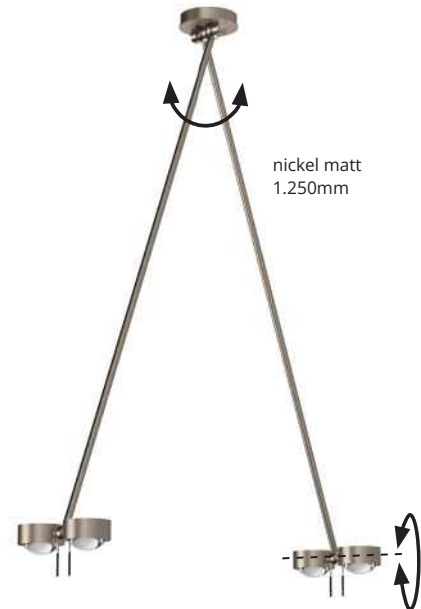

PUK! PRO CEILING SISTER II 80 Ø

Doppelarmige LED-Deckenleuchte mit zwei drehbaren Köpfen an jedem der schwenkbaren Arme. Sie ist in verschiedenen Armlängen erhältlich. Die LED-Platine ist austauschbar und die Linsen und Gläser (Borosilikat) können kinderleicht mit einem Dreh gewechselt werden. PVD Oberflächen machen den Korpus extrem robust.

Dual-arm LED ceiling light with two swivelling heads on each of the swivelling arms. It is available in different arm lengths. The LED board is replaceable and the lenses and glass (borosilicate) can be easily changed with a twist. PVD surfaces make the body extremely robust.

CEILING SISTER II 80 Ø HOCHVOLT LED/HV 8x8W, ~2.660lm, 2.700K, 90CRI ▶

Art.Nr. item no.	Arm L arm l in mm	Art.Nr. item no.	Arm L arm l in mm	Art.Nr. item no.	Arm L arm l in mm	Kopf 80 Ø/ Deckenschild head 80 Ø/ceiling plate	Stange/ Gelenk Rod/Joint
80-352211	200	80-354211	400	80-356211	600	chrome matt	chrome matt
80-352212	200	80-354212	400	80-356212	600	chrome	chrome
80-352213	200	80-354213	400	80-356213	600	nickel matt	nickel matt
80-3522122	200	80-3542122	400	80-3562122	600	white matt	chrome
80-3522102	200	80-3542102	400	80-3562102	600	black matt	chrome
80-352212-WE	200	80-354212-WE	400	80-356212-WE	600	white matt	white matt
80-352212-BE	200	80-354212-BE	400	80-356212-BE	600	black matt	black matt
80-3522123	200	80-3542123	400	80-3562123	600	anthracite matt	chrome
80-3522128	200	80-3542128	400	80-3562128	600	champagne matt	nickel matt
80-3522124	200	80-3542124	400	80-3562124	600	brushed brass/black matt	black matt
80-3522125	200	80-3542125	400	80-3562125	600	brushed copper/black matt	black matt
80-3522126	200	80-3542126	400	80-3562126	600	black wood/black matt	black matt
80-358211	800	80-3510211	1.000	80-35125211	1.250	chrome matt	chrome matt
80-358212	800	80-3510212	1.000	80-35125212	1.250	chrome	chrome
80-358213	800	80-3510213	1.000	80-35125213	1.250	nickel matt	nickel matt
80-3582122	800	80-35102122	1.000	80-351252122	1.250	white matt	chrome
80-3582102	800	80-35102102	1.000	80-351252102	1.250	black matt	chrome
80-358212-WE	800	80-3510212-WE	1.000	80-35125212-WE	1.250	white matt	white matt
80-358212-BE	800	80-3510212-BE	1.000	80-35125212-BE	1.250	black matt	black matt
80-3582123	800	80-35102123	1.000	80-351252123	1.250	anthracite matt	chrome
80-3582128	800	80-35102128	1.000	80-351252128	1.250	champagne matt	nickel matt
80-3582124	800	80-35102124	1.000	80-351252124	1.250	brushed brass/black matt	black matt
80-3582125	800	80-35102125	1.000	80-351252125	1.250	brushed copper/black matt	black matt
80-3582126	800	80-35102126	1.000	80-351252126	1.250	black wood/black matt	black matt

Anfertigung auf Maß möglich.
Customised production possible.

Ohne Zubehör: Bestell-Artikelnr. für Linse, Glas, Farbfilter auf der Einklapp-Seite!
Without accessories: Order item-no. for lens, glass, color filter are on fold-in page!