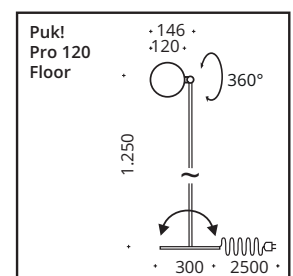

Ohne Zubehör: Bestell-Artikelnr. für Linse, Glas, Farbfilter auf der Einklapp-Seite!
Without accessories: Order item-no. for lens, glass, color filter are on fold-in page!