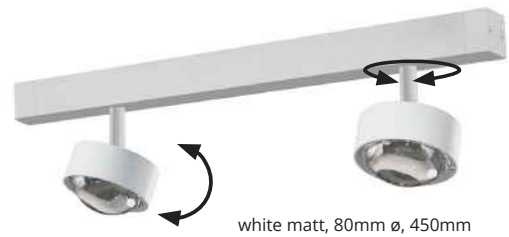

PUK! PRO CHOICE TURN 80 Ø & 120 Ø

Balken-Baldachin bestückt mit 2-4 LED-Deckenleuchten Puk! Pro Choice Turn. Die Köpfe leuchten nach oben und nach unten. Die LED-Platine ist austauschbar und Linsen und Gläser (Borosilikat) können kinderleicht mit einem Dreh gewechselt werden. PVD Oberflächen machen den Korpus extrem robust.

Bar chandelier fitted with 2-4 LED ceiling lights Puk! Pro Choice Turn. The heads illuminate upwards and downwards. The LED board is replaceable and the lenses and glass (borosilicate) can be easily changed with a twist. PVD surfaces make the body extremely robust.