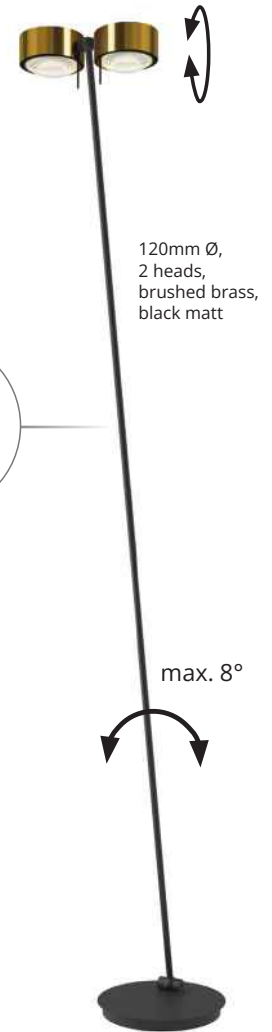

PUK! PRO FLOOR MAXI I & II 80 Ø & 120 Ø

Diese Stehleuchte mit drehbaren Leuchtenköpfen und kippbarem Korpus schafft die harmonische Kombination aus direktem und indirektem Licht für Wohnräume, Schlafzimmer oder Home Offices. Ein integrierter Tastdimmer ermöglicht stufenlose Helligkeitsanpassung. Optional lässt sich die Leuchte mit dem Casambi-Modul in Smarthome-Systeme integrieren. Gefertigt aus Aluminium, Stahl und Glas.

This floor lamp with rotatable lamp heads and tiltable body creates a harmonious combination of direct and indirect light for living rooms, bedrooms or home offices. An integrated touch dimmer enables continuous brightness adjustment. The luminaire can optionally be integrated into smart home systems with the Casambi module. Made of aluminum, steel and glass.

hinter Art.-Nr./ behind item no.	
Dimm to warm (2.000-2.800k)	-DW
3.000k	-K1
4.000k	-K2

- ON/OFF
- dim
- memory

Floor I & II 80 Ø NIEDERVOLT LED/LV 2.700K, 98CRI ▶