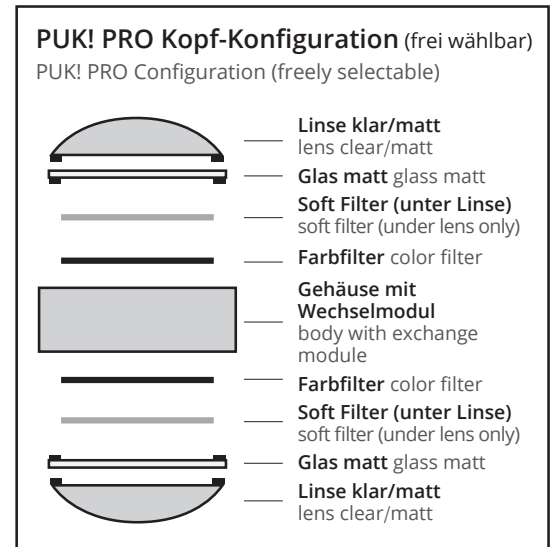

Optiken 120 ø

Art. Nr. item no.	Einsatz insert	Beschreibung description
2-3136 2-3136s 2-3137	Linse, lens (Borosilikat) Linse, lens (Borosilikat) Glas, glass (Borosilikat)	klar, clear matt, matt beidseitig mattiert, passt nicht unter Linse frosted on both sides, doesn't fit under lens
2-3145	Soft Filter, soft filter (Borosilikat)	für softe Lichtverteilung unter der Linse for a soft light distribution under the lens
2-3138 2-3139 2-3140 2-3143 2-3144	Farbfilter nur unter Glas oder Linse (Borosilikat) color filter only under glass or lens (borosilikat)	rot, red magenta, magenta gelb, yellow blau, blue grün, green
2-3150 2-3150-3 2-3150-4 2-3152	Wechselmodule Exchange modules	2.700K HV 10W 220V, CRI90 3.000K HV 10W 220V, CRI90 4.000K HV 10W 220V, CRI90 Dimm to warm LED, 12W, CRI90, 1.800-2.700K, 360-1.085lm
2-3151 2-3151-3 2-3151-4 2-3153	Wechselmodule für Nieder- volt, Trafo erforderlich Exchange modules for low voltage, transformer required	2.700K LV } RA CRI 98, 3.000K LV } LM 90 50.000hrs 4.000K LV } 2-step Dim to warm 2.000 - 2.900k, CRI90

Linsen, Gläser und Farbfilter frei kombinierbar.
Lenses, glasses and color filter freely selectable.

Dichroitische Farbfilter aus hochwertigem Borosilikat-Glas. Anwendung unter Glas oder Linse.
Dichroic color filters made of high-quality borosilicate glass. Application under glass or lens.

Textilkabel* für Pendel (außer PUK! PRO Motion)
Textile cable* for pendula (except PUK! PRO Motion):

Art. Nr. item no.	Farbe color
+Art-Nr. 7-980	transparent
+Art-Nr. 7-987	white
+Art-Nr. 7-982	orange
+Art-Nr. 7-983	red
+Art-Nr. 7-988	anthracite
+Art-Nr. 7-986	black (Standard)
+Art-Nr. 5-07951	Kabelverlängerung pro 1 m cable extension each 1 m

*Stehleuchten auf Anfrage. Floor lamps on request.