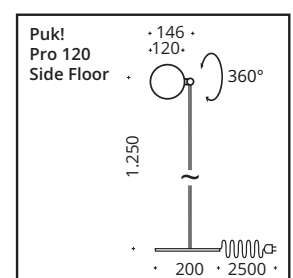

Ohne Zubehör: Bestell-Artikelnr. für Linse, Glas, Farbfilter auf der Einklapp-Seite!
Without accessories: Order item-no. for lens, glass, color filter are on fold-in page!