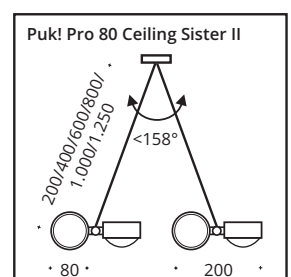

PUK! PRO CEILING SISTER II 80 Ø

Doppelarmige LED-Deckenleuchte mit zwei drehbaren Köpfen an jedem der schwenkbaren Arme. Sie ist in verschiedenen Armlängen erhältlich. Die LED-Platine ist austauschbar und die Linsen und Gläser (Borosilikat) können kinderleicht mit einem Dreh gewechselt werden. PVD Oberflächen machen den Korpus extrem robust.

Dual-arm LED ceiling light with two swivelling heads on each of the swivelling arms. It is available in different arm lengths. The LED board is replaceable and the lenses and glass (borosilicate) can be easily changed with a twist. PVD surfaces make the body extremely robust.

CEILING SISTER II 80 Ø HOCHVOLT LED/HV 8x8W, ~2.660lm, 2.700K, 90CRI ▶