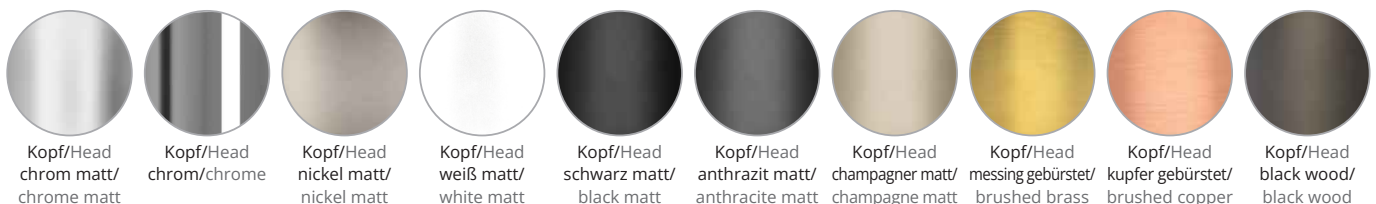

Kopf/Head chrom matt/ chrome matt   Kopf/Head chrom/chrome   Kopf/Head nickel matt/ nickel matt   Kopf/Head weiß matt/ white matt   Kopf/Head schwarz matt/ black matt   Kopf/Head anthrazit matt/ anthracite matt   Kopf/Head champagner matt/ champagne matt   Kopf/Head messing gebürstet/ brushed brass   Kopf/Head kupfer gebürstet/ brushed copper   Kopf/Head black wood/ black wood

Spot Table 80 Ø & 120 Ø NIEDERVOLT LED/LV 2.700K, 98CRI ▶

Art.Nr. 80 Ø item no. 80 Ø 1x8W, ~900lm	Ø Fuß x H Ø base x h in mm	Art.Nr. 120 Ø item no. 120 Ø 1x10W, ~1.100lm	Ø Fuß x H Ø base x h in mm	Kopf/Standplatte Head/base	Gelenk Joint
80-220311	130 x 66	120-220311	130 x 83	chrome matt	chrome matt
80-220312	130 x 66	120-220312	130 x 83	chrome	chrome
80-220313	130 x 66	120-220313	130 x 83	nickel matt	nickel matt
80-2203122	130 x 66	120-2203122	130 x 83	white matt	chrome
80-2203102	130 x 66	120-2203102	130 x 83	black matt	chrome
80-220312-WE	130 x 66	120-220312-WE	130 x 83	white matt	white matt
80-220312-BE	130 x 66	120-220312-BE	130 x 83	black matt	black matt
80-2203123	130 x 66	120-2203123	130 x 83	anthracite matt	chrome
80-2203128	130 x 66	120-2203128	130 x 83	champagne matt	nickel matt
80-2203124	130 x 66	120-2203124	130 x 83	brushed brass/black matt	black matt
80-2203125	130 x 66	120-2203125	130 x 83	brushed copper/black matt	black matt
80-2203126	130 x 66	120-2203126	130 x 83	black wood/black matt	black matt