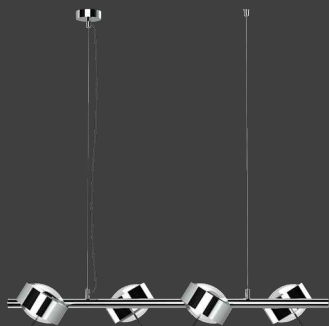

PUK! PRO QUARTETT & SIXTETT 69