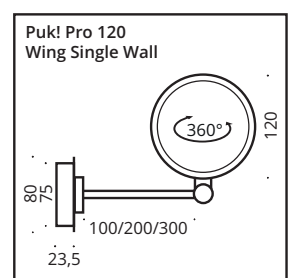

Ohne Zubehör: Bestell-Artikelnr. für Linse, Glas, Farbfilter auf der Einklapp-Seite!
Without accessories: Order item-no. for lens, glass, color filter are on fold-in page!