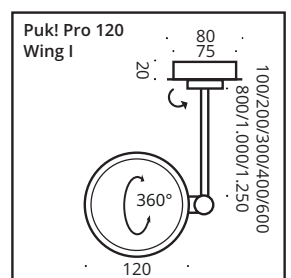

Anfertigung auf Maß möglich.
Customised production possible.

Ohne Zubehör: Bestell-Artikelnr. für Linse, Glas, Farbfilter auf der Einklapp-Seite!
Without accessories: Order item-no. for lens, glass, color filter are on fold-in page!