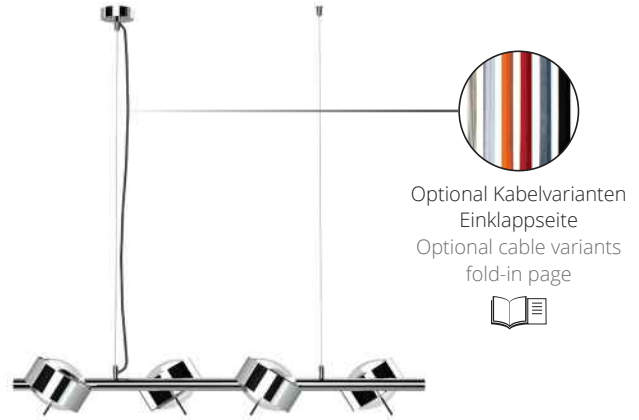

PUK! PRO QUARTETT & SIXTETT 80 Ø & 120 Ø

Die ideale Leuchte für einen großen Esstisch ist diese LED-Pendelleuchte. Wahlweise mit vier oder mit sechs drehbaren Köpfen. Die LED-Platine ist austauschbar und Linsen und Gläser (Borosilikat) können kinderleicht mit einem Dreh gewechselt werden. PVD Oberflächen machen den Korpus extrem robust.

This LED pendant light is the ideal light for a large dining table. Available with either four or six pivoting heads. The LED board is replaceable and the lenses and glass (borosilicate) can be easily changed with a twist. PVD surfaces make the body extremely robust.

Quartett & Sixtett 80 Ø HOCHVOLT LED/HV 2.700K, 90CRI F

Qartett Art.Nr./item no. 8x8W, ~5.390lm	B x L b x l in mm	Sixtett Art.Nr./item no. 12x8W, ~7.980lm	B x L b x l in mm	Kopf/ Deckenschild head/ceiling plate	Stangen Rods
80-524211	805 x 2.000	80-526211	1.260 x 2.000	chrome matt	chrome matt
80-524212	805 x 2.000	80-526212	1.260 x 2.000	chrome	chrome
80-524213	805 x 2.000	80-526213	1.260 x 2.000	nickel matt	nickel matt
80-5242122	805 x 2.000	80-5262122	1.260 x 2.000	white matt	chrome
80-5242102	805 x 2.000	80-5262102	1.260 x 2.000	black matt	chrome
80-524212-WE	805 x 2.000	80-526212-WE	1.260 x 2.000	white matt	white matt
80-524212-BE	805 x 2.000	80-526212-BE	1.260 x 2.000	black matt	black matt
80-5242123	805 x 2.000	80-5262123	1.260 x 2.000	anthracite matt	chrome
80-5242128	805 x 2.000	80-5262128	1.260 x 2.000	champagne matt	nickel matt
80-5242124	805 x 2.000	80-5262124	1.260 x 2.000	brushed brass/black matt	black matt
80-5242125	805 x 2.000	80-5262125	1.260 x 2.000	brushed copper/black matt	black matt
80-5242126	805 x 2.000	80-5262126	1.260 x 2.000	black wood/black matt	black matt