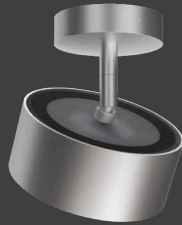

PUK! PRO TURN
UP- & DOWNLIGHT 25
DOWNLIGHT 25