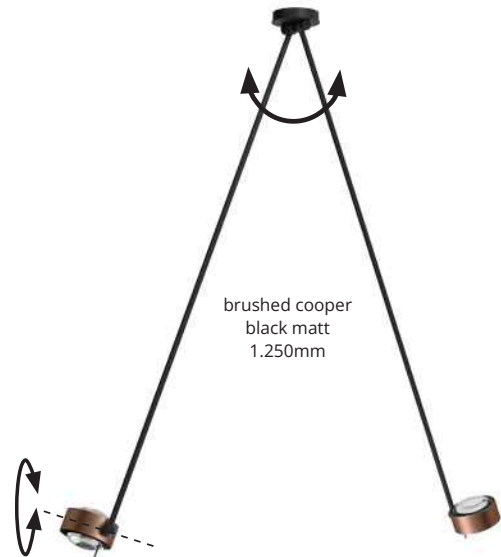

PUK! PRO CEILING SISTER I 120 Ø

Doppelarmige LED-Deckenleuchte mit einem drehbaren Kopf an jedem der schwenkbaren Arme. Sie ist in verschiedenen Armlängen erhältlich. Die LED-Platine ist austauschbar und Linsen und Gläser (Borosilikat) können kinderleicht mit einem Dreh gewechselt werden. PVD Oberflächen machen den Korpus extrem robust.

Dual-arm LED ceiling light with one swivelling head on each of the two swivelling arms. It is available in different arm lengths. The LED board is replaceable and the lenses and glass (borosilicate) can be easily changed with a twist. PVD surfaces make the body extremely robust.

CEILING SISTER I 120 Ø HOCHVOLT LED/HV 4x10W, ~3.200lm, 2.700K, 90CRI F

Art.Nr. item no.	Arm L arm l in mm	Art.Nr. item no.	Arm L arm l in mm	Art.Nr. item no.	Arm L arm l in mm	Kopf 120 Ø/ Deckenschild head 120 Ø/ceiling plate	Stange/ Gelenk Rod/Joint
120-352211	200	120-354211	400	120-356211	600	chrome matt	chrome matt
120-352212	200	120-354212	400	120-356212	600	chrome	chrome
120-352213	200	120-354213	400	120-356213	600	nickel matt	nickel matt
120-3522122	200	120-3542122	400	120-3562122	600	white matt	chrome
120-3522102	200	120-3542102	400	120-3562102	600	black matt	chrome
120-352212-WE	200	120-354212-WE	400	120-356212-WE	600	white matt	white matt
120-352212-BE	200	120-354212-BE	400	120-356212-BE	600	black matt	black matt
120-3522123	200	120-3542123	400	120-3562123	600	anthracite matt	chrome
120-3522128	200	120-3542128	400	120-3562128	600	champagne matt	nickel matt
120-3522124	200	120-3542124	400	120-3562124	600	brushed brass/black matt	black matt
120-3522125	200	120-3542125	400	120-3562125	600	brushed copper/black matt	black matt
120-3522126	200	120-3542126	400	120-3562126	600	black wood/black matt	black matt
120-358211	800	120-3510211	1.000	120-35125211	1.250	chrome matt	chrome matt
120-358212	800	120-3510212	1.000	120-35125212	1.250	chrome	chrome
120-358213	800	120-3510213	1.000	120-35125213	1.250	nickel matt	nickel matt
120-3582122	800	120-35102122	1.000	120-351252122	1.250	white matt	chrome
120-3582102	800	120-35102102	1.000	120-351252102	1.250	black matt	chrome
120-358212-WE	800	120-3510212-WE	1.000	120-35125212-WE	1.250	white matt	white matt
120-358212-BE	800	120-3510212-BE	1.000	120-35125212-BE	1.250	black matt	black matt
120-3582123	800	120-35102123	1.000	120-351252123	1.250	anthracite matt	chrome
120-3582128	800	120-35102128	1.000	120-351252128	1.250	champagne matt	nickel matt
120-3582124	800	120-35102124	1.000	120-351252124	1.250	brushed brass/black matt	black matt
120-3582125	800	120-35102125	1.000	120-351252125	1.250	brushed copper/black matt	black matt
120-3582126	800	120-35102126	1.000	120-351252126	1.250	black wood/black matt	black matt

Anfertigung auf Maß möglich.
Customised production possible.

Ohne Zubehör: Bestell-Artikelnr. für Linse, Glas, Farbfilter auf der Einklapp-Seite!
Without accessories: Order item-no. for lens, glass, color filter are on fold-in page!