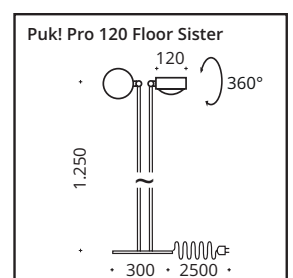

Ohne Zubehör: Bestell-Artikelnr. für Linse, Glas, Farbfilter auf der Einklapp-Seite!
Without accessories: Order item-no. for lens, glass, color filter are on fold-in page!