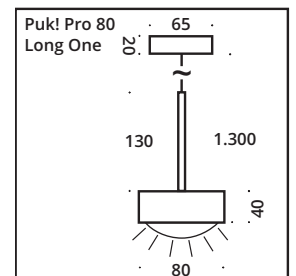

- 1 Für eine Fit In (Einbau) Variante hängen Sie bitte -ED hinter die Art.-Nummer.
- 1 For Fit In version, please add -ED behind the article number.

Ohne Zubehör: Bestell-Artikelnr. für Linse, Glas, Farbfilter auf der Einklapp-Seite! Without accessories: Order item-no. for lens, glass, color filter are on fold-in page!