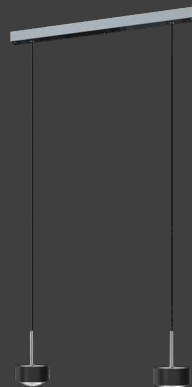

PUK! PRO CHOICE LONG ONE 71