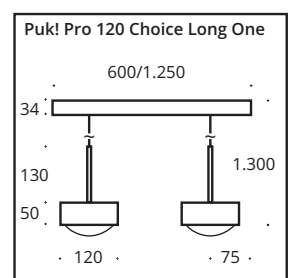

PUK! PRO CHOICE LONG ONE 80 Ø & 120 Ø

Balken-Baldachin bestückt mit 2-3 LED-Pendelleuchten Puk! Pro Choice Long One. Die Köpfe leuchten nach unten. Die LED-Platine ist austauschbar und Linsen und Gläser (Borosilikat) können kinderleicht mit einem Dreh gewechselt werden. PVD Oberflächen machen den Korpus extrem robust.

Bar chandelier fitted with 2-3 LED ceiling lights Puk! Pro Choice Long One. The heads illuminate downwards. The LED board is replaceable and the lenses and glass (borosilicate) can be easily changed with a twist. PVD surfaces make the body extremely robust.

Choice Long One 80 Ø HV LED/HV LED 2.700K, 90CRI ▶ F

Art.Nr. item no. 2x8W, ~2.660lm	Länge length in mm	Köpfe heads	Art.Nr. item no. 3x8W, ~3.990lm	Länge length in mm	Köpfe heads	Kopf 80mm Head 80mm	Decken- balken ceiling beams
80-6360211	600	2	80-63125211	1.250	3	chrome matt	chrome matt
80-6360212	600	2	80-63125212	1.250	3	chrome	chrome
80-6360213	600	2	80-63125213	1.250	3	nickel matt	nickel matt
80-63602102	600	2	80-631252102	1.250	3	white matt	chrome
80-63602122	600	2	80-631252122	1.250	3	black matt	chrome
80-6360212-WE	600	2	80-63125212-WE	1.250	3	white matt	white matt
80-6360212-BE	600	2	80-63125212-BE	1.250	3	black matt	black matt
80-63602123	600	2	80-631252123	1.250	3	anthracite matt	chrome
80-63602128	600	2	80-631252128	1.250	3	champagne matt	nickel matt
80-63602124	600	2	80-631252124	1.250	3	brushed brass	black matt
80-63602125	600	2	80-631252125	1.250	3	brushed copper	black matt
80-63602126	600	2	80-631252126	1.250	3	black wood	black matt

Choice Long One 120 Ø HV LED/HV LED 2.700K, 90CRI ▶ F