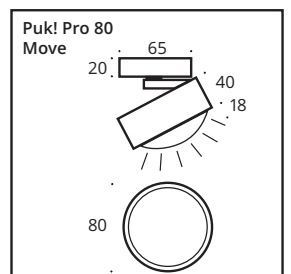

- Für eine Fit In (Einbau) Variante hängen Sie bitte -ED hinter die Art.-Nummer.
- For Fit In version, please add -ED behind the article number.

Ohne Zubehör: Bestell-Artikelnr. für Linse, Glas, Farbfilter auf der Einklapp-Seite!
Without accessories: Order item-no. for lens, glass, color filter are on fold-in page!