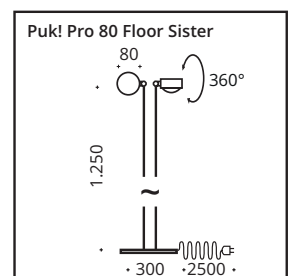

hinter Art.-Nr./ behind item no.	
Dimm to warm (2.000-2.800k)	-DW
3.000k	-K1
4.000k	-K2