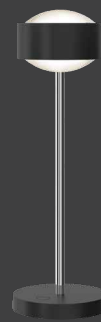

PUK! PRO EYE TABLE 79