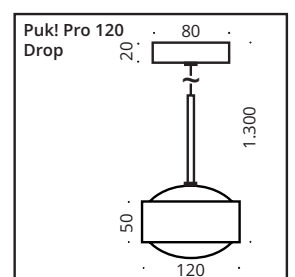

Für eine matte, obere Linse (fest) -M hinter die Art.-Nr. hängen.
For a frosted upper lens (fixed) attach -M behind the item-no.

- ❶ Für eine Fit In (Einbau) Variante hängen Sie bitte -ED hinter die Art.-Nummer.
- ❷ For Fit In version, please add -ED behind the article number.

Ohne Zubehör: Bestell-Artikelnr. für Linse, Glas, Farbfilter auf der Einklapp-Seite!
Without accessories: Order item-no. for lens, glass, color filter are on fold-in page!