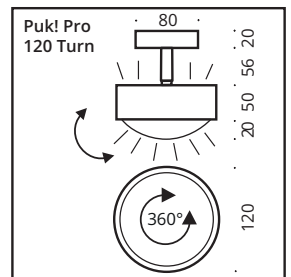

- 1 Für eine Fit In (Einbau) Variante hängen Sie bitte -ED hinter die Art.-Nummer.
- 1 For Fit In version, please add -ED behind the article number.

Ohne Zubehör: Bestell-Artikelnr. für Linse, Glas, Farbfilter auf der Einklapp-Seite!

Without accessories: Order item-no. for lens, glass, color filter are on fold-in page!