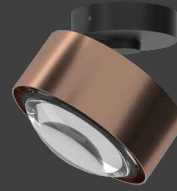

PUK! PRO MOVE 27