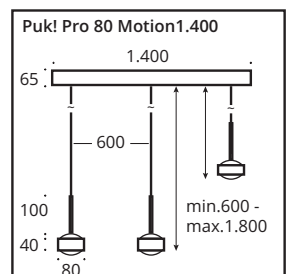

Ohne Zubehör: Bestell-Artikelnr. für Linse, Glas, Farbfilter auf der Einklapp-Seite!
Without accessories: Order item-no. for lens, glass, color filter are on fold-in page!