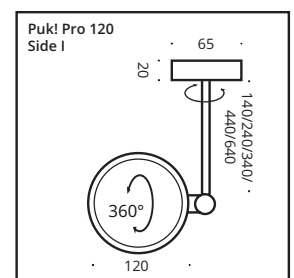

PUK! PRO SIDE I 120 Ø

Diese dekorative LED-Deckenleuchte hat einen drehbaren Kopf und ist in verschiedenen Armlängen erhältlich. Die LED-Platine ist austauschbar und Linsen und Gläser (Borosilikat) können kinderleicht mit einem Dreh gewechselt werden. PVD Oberflächen machen den Korpus extrem robust.

This decorative LED ceiling light has a swivelling head and is available in different arm lengths. The LED board is replaceable and the lenses and glass (borosilicate) can be easily changed with a twist. PVD surfaces make the body extremely robust.

- ❶ Fit In Abdeckung (Ø 80mm) für Standard 68mm Einbaudose, T 66mm. (Lochabstand 60mm)
- ❶ Fit In Cover (Ø 80mm) for standard 68mm pattress/flush mounted box, d 66mm. (hole spacing 60mm)

Side I 120 Ø HOCHVOLT LED/HV 2x10W, ~1.600lm, 2.700K, 90CRI ▶ F