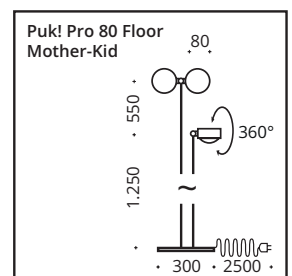

hinter Art.-Nr./ behind item no.	
Dimm to warm (2.000-2.800k)	-DW
3.000k	-K1
4.000k	-K2