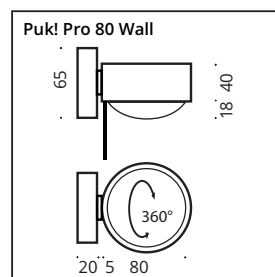

Ohne Zubehör: Bestell-Artikelnr. für Linse, Glas, Farbfilter auf der Einklapp-Seite!
Without accessories: Order item-no. for lens, glass, color filter are on fold-in page!