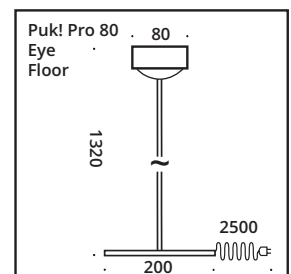

hinter Art.-Nr./ behind item no.	
Dimm to warm (2.000-2.800k)	-DW
3.000k	-K1
4.000k	-K2