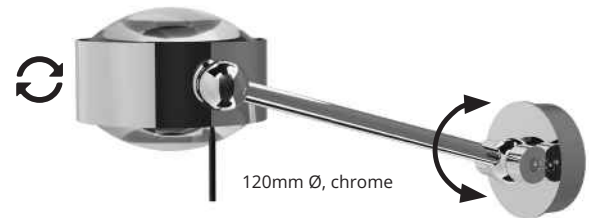

PUK! PRO WING I 80 Ø & 120 Ø

Diese dekorative LED-Wandleuchte hat einen drehbaren Kopf und einen schwenkbaren Arm. Sie ist in verschiedenen Armlängen erhältlich. Die LED-Platine ist austauschbar und Linsen und Gläser (Borosilikat) können kinderleicht mit einem Dreh gewechselt werden. PVD Oberflächen machen den Korpus extrem robust.

This decorative LED wall light has a swivelling head and a swivelling arm. It is available in different arm lengths. The LED board is replaceable and the lenses and glass (borosilicate) can be easily changed with a twist. PVD surfaces make the body extremely robust.

Wing I 80 Ø & 120 Ø HOCHVOLT LED/HV 2.700K, 90CRI F

Art.Nr. 80 Ø item no. 80 Ø 2x8W, ~1.330lm	Arm L arm l in mm	Art.Nr. 80 Ø item no. 80 Ø 2x8W, ~1.330lm	Arm L arm l in mm	Art.Nr. 80 Ø item no. 80 Ø 2x8W, ~1.330lm	Arm L arm l in mm	Kopf 80 Ø/ Wandschild head 80 Ø/wall plate	Stange/ Gelenk Rod/Joist
80-341211	100	80-342211	200	80-343211	300	chrome matt	chrome matt
80-341212	100	80-342212	200	80-343212	300	chrome	chrome
80-341213	100	80-342213	200	80-343213	300	nickel matt	nickel matt
80-3412122	100	80-3422122	200	80-3432122	300	white matt	chrome
80-3412102	100	80-3422102	200	80-3432102	300	black matt	chrome
80-341212-WE	100	80-342212-WE	200	80-343212-WE	300	white matt	white matt
80-341212-BE	100	80-342212-BE	200	80-343212-BE	300	black matt	black matt
80-3412123	100	80-3422123	200	80-3432123	300	anthracite matt	chrome
80-3412128	100	80-3422128	200	80-3432128	300	champagne matt	nickel matt
80-3412124	100	80-3422124	200	80-3432124	300	brushed brass/black matt	black matt
80-3412125	100	80-3422125	200	80-3432125	300	brushed copper/black matt	black matt
80-3412126	100	80-3422126	200	80-3432126	300	black wood/black matt	black matt

Art.Nr. 120 Ø item no. 120 Ø 2x10W, ~1.600lm	Arm L arm l in mm	Art.Nr. 120 Ø item no. 120 Ø 2x10W, ~1.600lm	Arm L arm l in mm	Art.Nr. 120 Ø item no. 120 Ø 2x10W, ~1.600lm	Arm L arm l in mm	Kopf 120 Ø/ Wandschild head 120 Ø/wall plate	Stange Rod
120-341211	100	120-342211	200	120-343211	300	chrome matt	chrome matt
120-341212	100	120-342212	200	120-343212	300	chrome	chrome
120-341213	100	120-342213	200	120-343213	300	nickel matt	nickel matt
120-3412122	100	120-3422122	200	120-3432122	300	white matt	chrome
120-3412102	100	120-3422102	200	120-3432102	300	black matt	chrome
120-341212-WE	100	120-342212-WE	200	120-343212-WE	300	white matt	white matt
120-341212-BE	100	120-342212-BE	200	120-343212-BE	300	black matt	black matt
120-3412123	100	120-3422123	200	120-3432123	300	anthracite matt	chrome
120-3412128	100	120-3422128	200	120-3432128	300	champagne matt	nickel matt
120-3412124	100	120-3422124	200	120-3432124	300	brushed brass/black matt	black matt
120-3412125	100	120-3422125	200	120-3432125	300	brushed copper/black matt	black matt
120-3412126	100	120-3422126	200	120-3432126	300	black wood/black matt	black matt