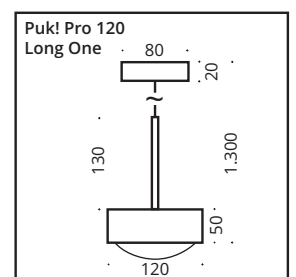

- 1 Für eine Fit In (Einbau) Variante hängen Sie bitte -ED hinter die Art.-Nummer.
- 1 For Fit In version, please add -ED behind the article number.

Ohne Zubehör: Bestell-Artikelnr. für Linse, Glas, Farbfilter auf der Einklapp-Seite! Without accessories: Order item-no. for lens, glass, color filter are on fold-in page!