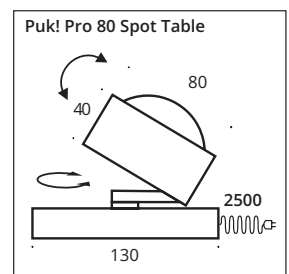

Ohne Zubehör: Bestell-Artikelnr. für Linse, Glas, Farbfilter auf der Einklapp-Seite!
Without accessories: Order item-no. for lens, glass, color filter are on fold-in page!