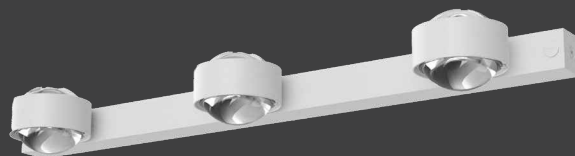

PUK! PRO CHOICE WALL 19