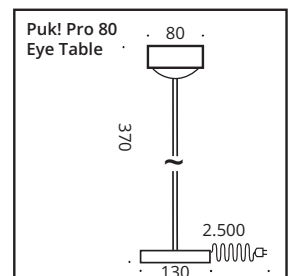

hinter Art.-Nr./ behind item no.	
Dimm to warm (2.000-2.800k)	-DW
3.000k	-K1
4.000k	-K2

Für eine matte, untere Linse (fest) -M hinter die Art.-Nr. hängen.
For a frosted lower lens (fixed) attach -M behind the item-no.

Ohne Zubehör: Bestell-Artikelnr. für Linse, Glas, Farbfilter auf der Einklapp-Seite!
Without accessories: Order item-no. for lens, glass, color filter are on fold-in page!