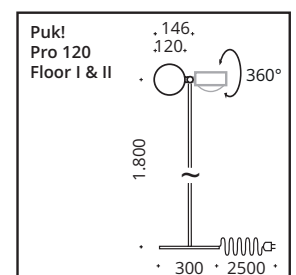

Floor I & II 120 Ø NIEDERVOLT LED/LV 2.700K, 98CRI ▶

Floor I Art.Nr./item no. 2x10W, ~2.200lm	Köpfe heads	Floor II Art.Nr./item no. 4x10W, ~4.400lm	Köpfe heads	Arm H arm h in mm	Kopf/Fuß 300mm head/base 300mm	Stange Rod
120-440311	1	120-441311	2	1.800	chrome matt	chrome matt
120-440312	1	120-441312	2	1.800	chrome	chrome
120-440313	1	120-441313	2	1.800	nickel matt	nickel matt
120-4403122	1	120-4413122	2	1.800	white matt	chrome
120-4403102	1	120-4413102	2	1.800	black matt	chrome
120-440312-WE	1	120-441312-WE	2	1.800	white matt	white matt
120-440312-BE	1	120-441312-BE	2	1.800	black matt	black matt
120-4403123	1	120-4413123	2	1.800	anthracite matt	chrome
120-4403128	1	120-4413128	2	1.800	champagne matt	nickel matt
120-4403124	1	120-4413124	2	1.800	brushed brass/black matt	black matt
120-4403125	1	120-4413125	2	1.800	brushed copper/black matt	black matt
120-4403126	1	120-4413126	2	1.800	black wood/black matt	black matt