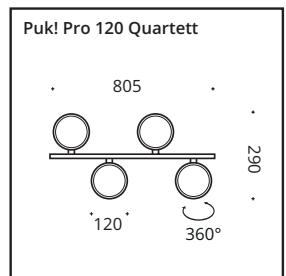

Ohne Zubehör: Bestell-Artikelnr. für Linse, Glas, Farbfilter auf der Einklapp-Seite!
Without accessories: Order item-no. for lens, glass, color filter are on fold-in page!