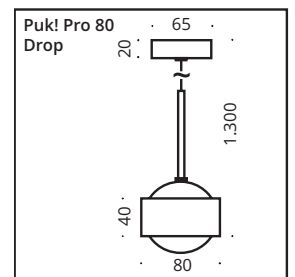

Für eine matte, obere Linse (fest) -M hinter die Art.-Nr. hängen.
For a frosted upper lens (fixed) attach -M behind the item-no.

- ❶ Für eine Fit In (Einbau) Variante hängen Sie bitte -ED hinter die Art.-Nummer.
- ❷ For Fit In version, please add -ED behind the article number.

Ohne Zubehör: Bestell-Artikelnr. für Linse, Glas, Farbfilter auf der Einklapp-Seite!
Without accessories: Order item-no. for lens, glass, color filter are on fold-in page!