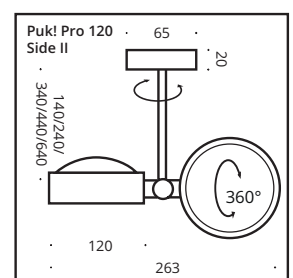

Anfertigung auf Maß möglich.
Customised production possible.

- ① Für eine Fit In (Einbau) Variante hängen Sie bitte -ED hinter die Art.-Nummer.
- ① For Fit In version, please add -ED behind the article number.

Ohne Zubehör: Bestell-Artikelnr. für Linse, Glas, Farbfilter auf der Einklapp-Seite!
Without accessories: Order item-no. for lens, glass, color filter are on fold-in page!