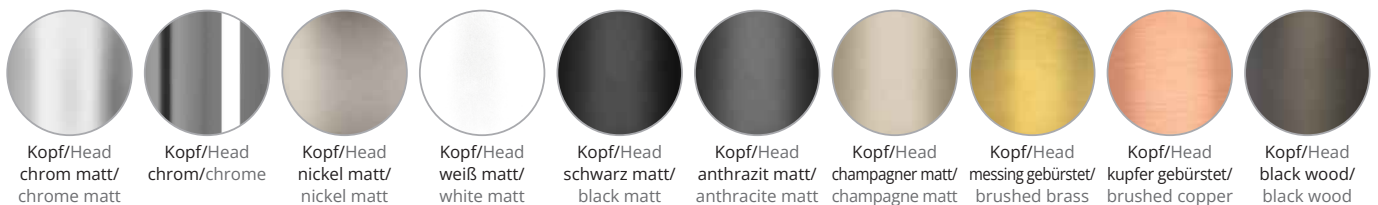

Move 80 Ø & 120 Ø HOCHVOLT LED/HV 2.700K, 90CRI F

Art.Nr. 80 Ø item no. 80 Ø 1x8W, ~665lm	Ø Kopf x H Ø head x h in mm	Art.Nr. 120 Ø item no. 120 Ø 1x10W, ~800lm	Ø Kopf x H Ø head x h in mm	Kopf/Deckenschild head/ceiling plate	Gelenk/ Abdeckplatte Joint/ cover plate
80-300211	80 x 60	120-300211	120 x 70	chrome matt	chrome matt
80-300212	80 x 60	120-300212	120 x 70	chrome	chrome
80-300213	80 x 60	120-300213	120 x 70	nickel matt	nickel matt
80-3002122	80 x 60	120-3002122	120 x 70	white matt	chrome
80-3002102	80 x 60	120-3002102	120 x 70	black matt	chrome
80-300212-WE	80 x 60	120-300212-WE	120 x 70	white matt	white matt
80-300212-BE	80 x 60	120-300212-BE	120 x 70	black matt	black matt
80-3002123	80 x 60	120-3002123	120 x 70	anthracite matt	chrome
80-3002128	80 x 60	120-3002128	120 x 70	champagne matt	nickel matt
80-3002124	80 x 60	120-3002124	120 x 70	brushed brass/black matt	black matt
80-3002125	80 x 60	120-3002125	120 x 70	brushed copper/black matt	black matt
80-3002126	80 x 60	120-3002126	120 x 70	black wood/black matt	black matt