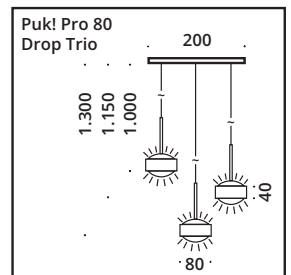

Für eine matte, obere Linse (fest) -M hinter die Art.-Nr. hängen.
For a frosted upper lens (fixed) attach -M behind the item-no.

Ohne Zubehör: Bestell-Artikelnr. für Linse, Glas, Farbfilter auf der Einklapp-Seite!
Without accessories: Order item-no. for lens, glass, color filter are on fold-in page!