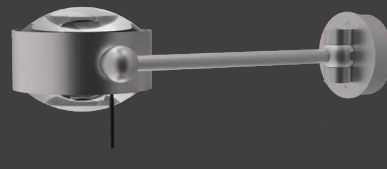

PUK! PRO ENSO 13