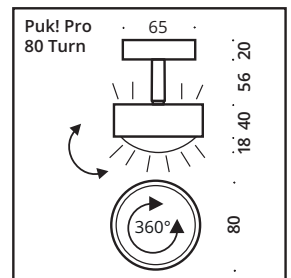

Turn Down 80 Ø & 120 Ø HOCHVOLT LED/HV 1x10W, ~800lm, 2.700K, 90CRI ▶

Art.Nr. 80 Ø item no. 80 Ø 2x8W, ~1.330lm	Ø Kopf x H Ø head x h in mm	Art.Nr. 120 Ø item no. 120 Ø 2x10W, ~1.600lm	Ø Kopf x H Ø head x h in mm	Kopf/ Deckenschild head/ceiling plate	Gelenk Joint
80-320211	80 x 116	120-320211	120 x 126	chrome matt	chrome matt
80-320212	80 x 116	120-320212	120 x 126	chrome	chrome
80-320213	80 x 116	120-320213	120 x 126	nickel matt	nickel matt
80-3202122	80 x 116	120-3202122	120 x 126	white matt	chrome
80-3202102	80 x 116	120-3202102	120 x 126	black matt	chrome
80-320212-WE	80 x 116	120-320212-WE	120 x 126	white matt	white matt
80-320212-BE	80 x 116	120-320212-BE	120 x 126	black matt	black matt
80-3202123	80 x 116	120-3202123	120 x 126	anthracite matt	chrome
80-3202128	80 x 116	120-3202128	120 x 126	champagne matt	nickel matt
80-3202124	80 x 116	120-3202124	120 x 126	brushed brass/black matt	black matt
80-3202125	80 x 116	120-3202125	120 x 126	brushed copper/black matt	black matt
80-3202126	80 x 116	120-3202126	120 x 126	black wood/black matt	black matt