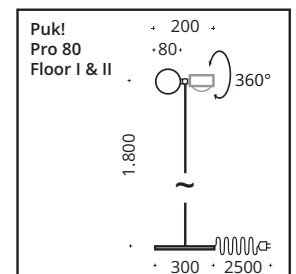

Floor I & II 120 Ø NIEDERVOLT LED/LV 2.700K, 98CRI ▶

Floor I Art.Nr./item no. 2x10W, ~2.200lm	Köpfe heads	Floor II Art.Nr./item no. 4x10W, ~4.400lm	Köpfe heads	Arm H arm h in mm	Kopf/Fuß 300mm head/base 300mm	Stange Rod
120-440311	1	120-441311	2	1.800	chrome matt	chrome matt
120-440312	1	120-441312	2	1.800	chrome	chrome
120-440313	1	120-441313	2	1.800	nickel matt	nickel matt
120-4403122	1	120-4413122	2	1.800	white matt	chrome
120-4403102	1	120-4413102	2	1.800	black matt	chrome
120-440312-WE	1	120-441312-WE	2	1.800	white matt	white matt
120-440312-BE	1	120-441312-BE	2	1.800	black matt	black matt
120-4403123	1	120-4413123	2	1.800	anthracite matt	chrome
120-4403128	1	120-4413128	2	1.800	champagne matt	nickel matt
120-4403124	1	120-4413124	2	1.800	brushed brass/black matt	black matt
120-4403125	1	120-4413125	2	1.800	brushed copper/black matt	black matt
120-4403126	1	120-4413126	2	1.800	black wood/black matt	black matt