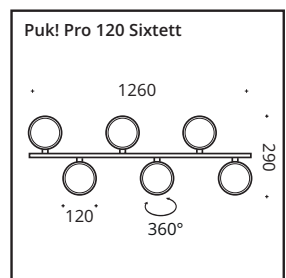

Ohne Zubehör: Bestell-Artikelnr. für Linse, Glas, Farbfilter auf der Einklapp-Seite!
Without accessories: Order item-no. for lens, glass, color filter are on fold-in page!