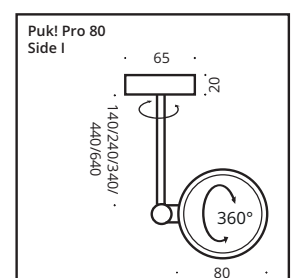

PUK! PRO SIDE I 80 ø

Diese dekorative LED-Deckenleuchte hat einen drehbaren Kopf und ist in verschiedenen Armlängen erhältlich. Die LED-Platine ist austauschbar und Linsen und Gläser (Borosilikat) können kinderleicht mit einem Dreh gewechselt werden. PVD Oberflächen machen den Korpus extrem robust.

This decorative LED ceiling light has a swivelling head and is available in different arm lengths. The LED board is replaceable and the lenses and glass (borosilicate) can be easily changed with a twist. PVD surfaces make the body extremely robust.

- 1 Fit In Abdeckung (ø 80mm) für Standard 68mm Einbaudose, T 66mm. (Lochabstand 60mm)
- 1 Fit In Cover (ø 80mm) for standard 68mm pattress/flush mounted box, d 66mm. (hole spacing 60mm)

Side I 80 ø HOCHVOLT LED/HV 2x8W, ~1.330lm, 2.700K, 90CRI F