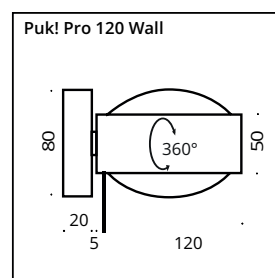

Ohne Zubehör: Bestell-Artikelnr. für Linse, Glas, Farbfilter auf der Einklapp-Seite!
Without accessories: Order item-no. for lens, glass, color filter are on fold-in page!