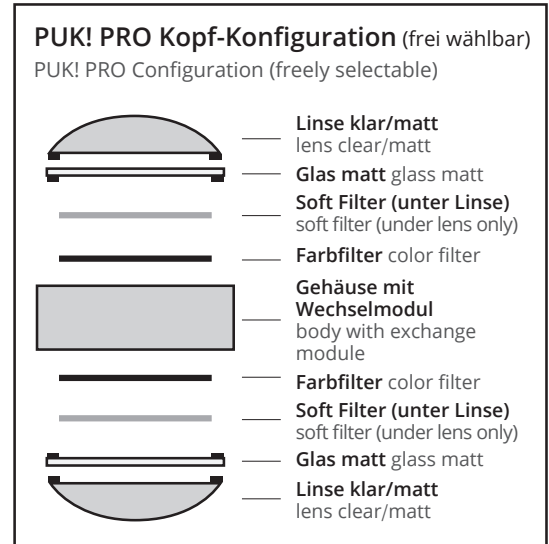

Borosilicate glass - a premium product for your luminaire

- Pollutant-free
- Heat resistant
- Extremely robust
- Permanent transparency for clear light diffusion & brilliant colours
- Environmentally friendly, durable and recyclable