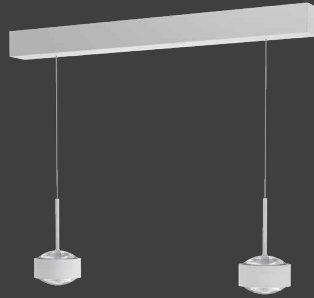

PUK! PRO PENDULA

PUK! PRO MOTION II 59