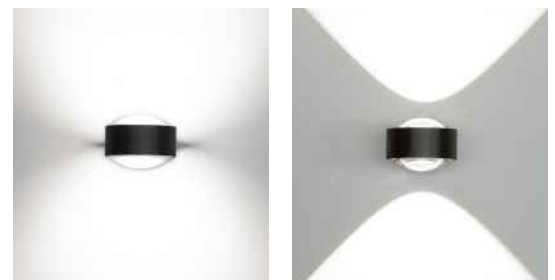

Optiken 120 ø

Art. Nr. item no.	Einsatz insert	Beschreibung description
2-3136 2-3136s 2-3137	Linse, lens (Borosilikat) Linse, lens (Borosilikat) Glas, glass (Borosilikat)	klar, clear matt, matt beidseitig mattiert, passt nicht unter Linse frosted on both sides, doesn't fit under lens
2-3145	Soft Filter, soft filter (Borosilikat)	für softe Lichtverteilung unter der Linse for a soft light distribution under the lens
2-3138 2-3139 2-3140 2-3143 2-3144	Farbfilter nur unter Glas oder Linse (Borosilikat) color filter only under glass or lens (borosilikat)	rot, red magenta, magenta gelb, yellow blau, blue grün, green
2-3150 2-3150-3 2-3150-4 2-3152	Wechselmodule Exchange modules	2.700K HV 10W 220V, CRI90 3.000K HV 10W 220V, CRI90 4.000K HV 10W 220V, CRI90 Dimm to warm LED, 12W, CRI90, 1.800-2.700K, 360-1.085lm
2-3151 2-3151-3 2-3151-4 2-3153	Wechselmodule für Nieder- volt, Trafo erforderlich Exchange modules for low voltage, transformer required	2.700K LV } RA CRI 98, 3.000K LV } LM 90 50.000hrs 4.000K LV } 2-step Dim to warm 2.000 - 2.900k, CRI90

Linsen, Gläser und Farbfilter frei kombinierbar.
Lenses, glasses and color filter freely selectable.

Dichroitische Farbfilter aus hochwertigem Borosilikat-Glas. Anwendung unter Glas oder Linse.
Dichroic color filters made of high-quality borosilicate glass. Application under glass or lens.

Textilkabel* für Pendel (außer PUK! PRO Motion)
Textile cable* for pendula (except PUK! PRO Motion):

Art. Nr. item no.	Farbe color
+Art-Nr. 7-980	transparent
+Art-Nr. 7-987	white
+Art-Nr. 7-982	orange
+Art-Nr. 7-983	red
+Art-Nr. 7-988	anthracite
+Art-Nr. 7-986	black (Standard)
+Art-Nr. 5-07951	Kabelverlängerung pro 1 m cable extension each 1 m

*Stehleuchten auf Anfrage. Floor lamps on request.