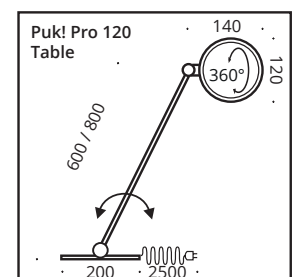

Ohne Zubehör: Bestell-Artikelnr. für Linse, Glas, Farbfilter auf der Einklapp-Seite!
Without accessories: Order item-no. for lens, glass, color filter are on fold-in page!