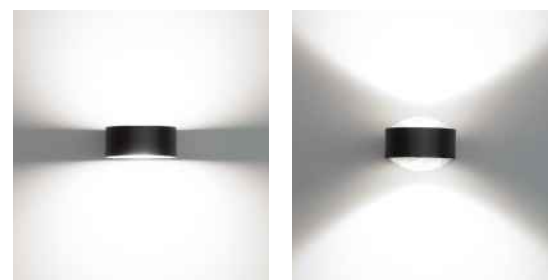

Optiken 120 ø

Art. Nr. item no.	Einsatz insert	Beschreibung description
2-3136 2-3136s 2-3137	Linse, lens (Borosilikat) Linse, lens (Borosilikat) Glas, glass (Borosilikat)	klar, clear matt, matt beidseitig mattiert, passt nicht unter Linse frosted on both sides, doesn't fit under lens
2-3145	Soft Filter, soft filter (Borosilikat)	für softe Lichtverteilung unter der Linse for a soft light distribution under the lens
2-3138 2-3139 2-3140 2-3143 2-3144	Farbfilter nur unter Glas oder Linse (Borosilikat) color filter only under glass or lens (borosilikat)	rot, red magenta, magenta gelb, yellow blau, blue grün, green
2-3150 2-3150-3 2-3150-4 2-3152	Wechselmodule Exchange modules	2.700K HV 10W 220V, CRI90 3.000K HV 10W 220V, CRI90 4.000K HV 10W 220V, CRI90 Dimm to warm LED, 12W, CRI90, 1.800-2.700K, 360-1.085lm
2-3151 2-3151-3 2-3151-4 2-3153	Wechselmodule für Nieder- volt, Trafo erforderlich Exchange modules for low voltage, transformer required	2.700K LV } RA CRI 98, 3.000K LV } LM 90 50.000hrs 4.000K LV } 2-step Dim to warm 2.000 - 2.900k, CRI90

Linsen, Gläser und Farbfilter frei kombinierbar.
Lenses, glasses and color filter freely selectable.

Dichroitische Farbfilter aus hochwertigem Borosilikat-Glas. Anwendung unter Glas oder Linse.
Dichroic color filters made of high-quality borosilicate glass. Application under glass or lens.

Textilkabel* für Pendel (außer PUK! PRO Motion)
Textile cable* for pendula (except PUK! PRO Motion):

Art. Nr. item no.	Farbe color
+Art-Nr. 7-980	transparent
+Art-Nr. 7-987	white
+Art-Nr. 7-982	orange
+Art-Nr. 7-983	red
+Art-Nr. 7-988	anthracite
+Art-Nr. 7-986	black (Standard)
+Art-Nr. 5-07951	Kabelverlängerung pro 1 m cable extension each 1 m

*Stehleuchten auf Anfrage. Floor lamps on request.