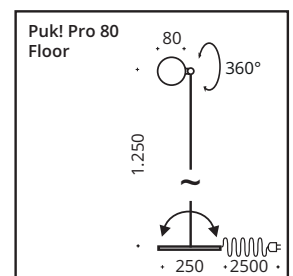

hinter Art.-Nr./ behind item no.	
Dimm to warm (2.000-2.800k)	-DW
3.000k	-K1
4.000k	-K2