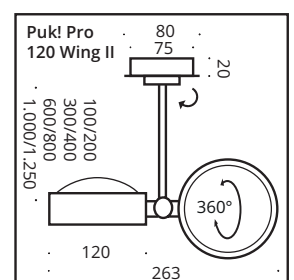

PUK! PRO WING II 120 Ø

Diese dekorative LED-Deckenleuchte hat zwei drehbare Köpfe und einen schwenkbaren Arm. Sie ist in verschiedenen Armlängen erhältlich. Die LED-Platine ist austauschbar und Linsen und Gläser (Borosilikat) können kinderleicht mit einem Dreh gewechselt werden. PVD Oberflächen machen den Korpus extrem robust.

This decorative LED ceiling light has two turnable heads and a swivelling arm. It is available in different arm lengths. The LED board is replaceable and the lenses and glass (borosilicate) can be easily changed with a twist. PVD surfaces make the body extremely robust.

Wing II 120 Ø HOCHVOLT LED/HV 4x10W, ~3.200lm, 2.700K, 90CRI ▶ F