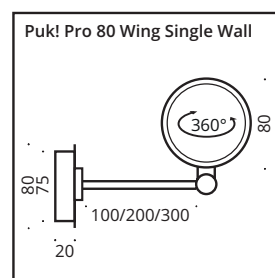

Ohne Zubehör: Bestell-Artikelnr. für Linse, Glas, Farbfilter auf der Einklapp-Seite!
Without accessories: Order item-no. for lens, glass, color filter are on fold-in page!