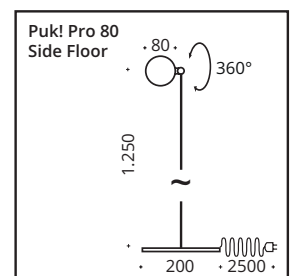

hinter Art.-Nr./ behind item no.	
Dimm to warm (2.000-2.800k)	-DW
3.000k	-K1
4.000k	-K2