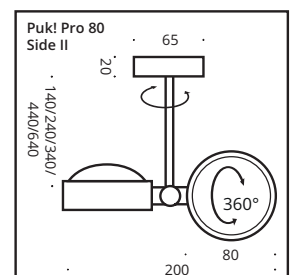

PUK! PRO SIDE II 80 Ø

Diese dekorative LED-Deckenleuchte hat zwei drehbare Köpfe und ist in verschiedenen Armlängen erhältlich. Die LED-Platine ist austauschbar und Linsen und Gläser (Borosilikat) können kinderleicht mit einem Dreh gewechselt werden. PVD Oberflächen machen den Korpus extrem robust.

This decorative LED ceiling light has two swivelling heads and is available in different arm lengths. The LED board is replaceable and the lenses and glass (borosilicate) can be easily changed with a twist. PVD surfaces make the body extremely robust.

- 1 Fit In Abdeckung (Ø 80mm) für Standard 68mm Einbaudose, T 66mm. (Lochabstand 60mm)
- 1 Fit In Cover (Ø 80mm) for standard 68mm pattress/flush mounted box, d 66mm. (hole spacing 60mm)

Side II 80 Ø HOCHVOLT LED/HV 4x8W, ~2.660lm, 2.700K, 90CRI ▶ F