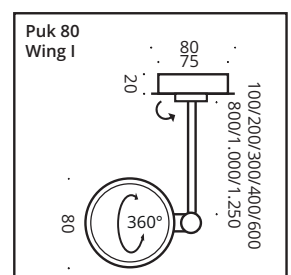

Anfertigung auf Maß möglich.
Customised production possible.

Ohne Zubehör: Bestell-Artikelnr. für Linse, Glas, Farbfilter auf der Einklapp-Seite!
Without accessories: Order item-no. for lens, glass, color filter are on fold-in page!