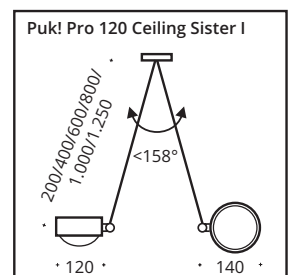

PUK! PRO CEILING SISTER I 120 Ø

Doppelarmige LED-Deckenleuchte mit einem drehbaren Kopf an jedem der schwenkbaren Arme. Sie ist in verschiedenen Armlängen erhältlich. Die LED-Platine ist austauschbar und Linsen und Gläser (Borosilikat) können kinderleicht mit einem Dreh gewechselt werden. PVD Oberflächen machen den Korpus extrem robust.

Dual-arm LED ceiling light with one swivelling head on each of the two swivelling arms. It is available in different arm lengths. The LED board is replaceable and the lenses and glass (borosilicate) can be easily changed with a twist. PVD surfaces make the body extremely robust.

CEILING SISTER I 120 Ø HOCHVOLT LED/HV 4x10W, ~3.200lm, 2.700K, 90CRI F