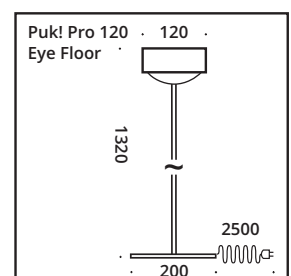

Für eine matte, untere Linse (fest) -M hinter die Art.-Nr. hängen.
For a frosted lower lens (fixed) attach -M behind the item-no.

Ohne Zubehör: Bestell-Artikelnr. für Linse, Glas, Farbfilter auf der Einklapp-Seite!
Without accessories: Order item-no. for lens, glass, color filter are on fold-in page!