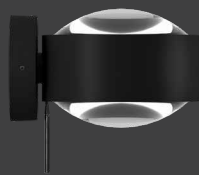

PUK! PRO WALL

PUK! PRO WALL 11