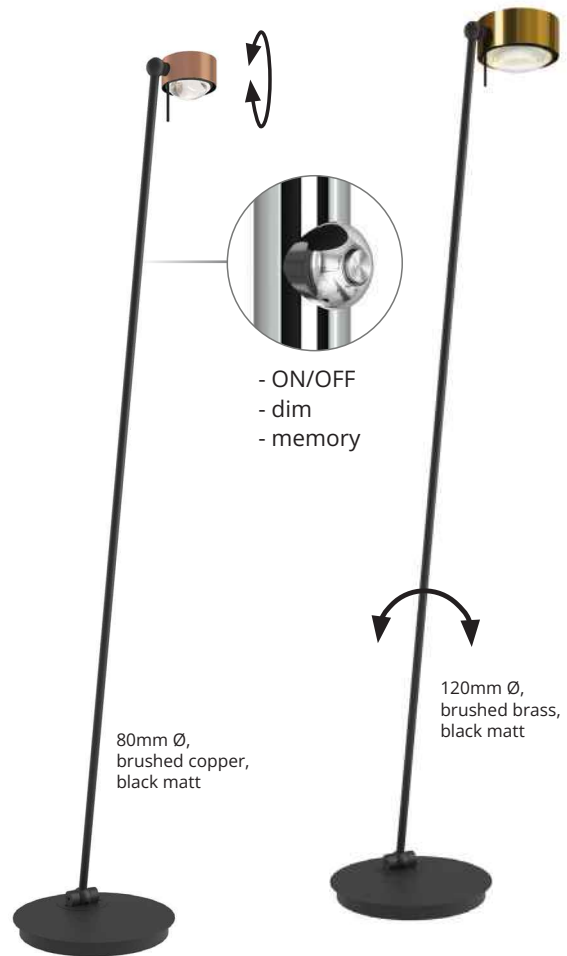

PUK! PRO FLOOR 80 Ø & 120 Ø

Die PUK! PRO Floor kombiniert futuristisches Design mit innovativer LED-Technik und ist ein echter Klassiker. Hergestellt aus hochwertigem Aluminium und verchromtem, gepulvertem oder galvanisiertem Stahl. Der flexible Leuchtenkopf und der verstellbare Körper ermöglichen eine präzise Lichtausrichtung. Mit integriertem Tastdimmer. Konfigurierbare Lichtfarbe und optional steuerbar mit dem Casambi-System.

The PUK! PRO Floor combines futuristic design with innovative LED technology and is a real classic. Made of high-quality aluminium and chrome-plated, powder-coated or galvanized steel. The flexible luminaire head and adjustable body enable precise light direction. With integrated touch dimmer, configurable light color and optionally controllable with the Casambi system.

Floor 80 Ø NIEDERVOLT LED/LV 2x8W, ~1.800lm, 2.700K, 98CRI F

Art.Nr. item no.	Arm H arm h in mm	Kopf 80mm/Fuß 250mm head 80mm/ base 250mm	Stange Rod
80-410311	1.250	chrome matt	chrome matt
80-410312	1.250	chrome	chrome
80-410313	1.250	nickel matt	nickel matt
80-4103122	1.250	white matt	chrome
80-4103102	1.250	black matt	chrome
80-410312-WE	1.250	white matt	white matt
80-410312-BE	1.250	black matt	black matt
80-4103123	1.250	anthracite matt	chrome
80-4103128	1.250	champagne matt	nickel matt
80-4103124	1.250	brushed brass/black matt	black matt
80-4103125	1.250	brushed copper/black matt	black matt
80-4103126	1.250	black wood/black matt	black matt

Floor 120 Ø NIEDERVOLT LED/LV 2x10W, ~2.200lm, 2.700K, 98CRI F

Art.Nr. item no.	Arm H arm h in mm	Kopf 120mm/Fuß 300mm head 120mm/ base 300mm	Stange Rod
120-410311	1.250	chrome matt	chrome matt
120-410312	1.250	chrome	chrome
120-410313	1.250	nickel matt	nickel matt
120-4103122	1.250	white matt	chrome
120-4103102	1.250	black matt	chrome
120-410312-WE	1.250	white matt	white matt
120-410312-BE	1.250	black matt	black matt
120-4103123	1.250	anthracite matt	chrome
120-4103128	1.250	champagne matt	nickel matt
120-4103124	1.250	brushed brass/black matt	black matt
120-4103125	1.250	brushed copper/black matt	black matt
120-4103126	1.250	black wood/black matt	black matt